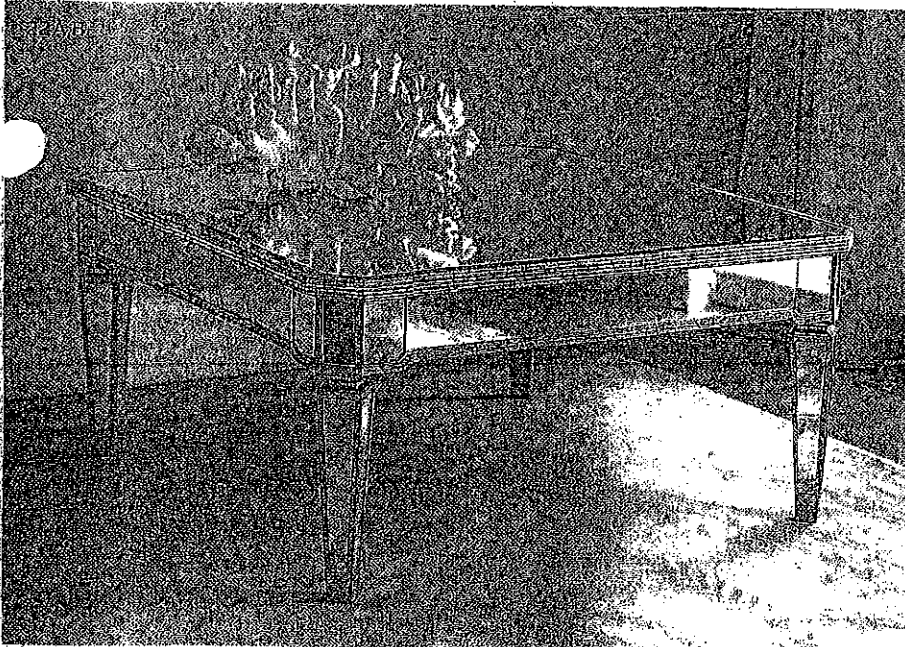

POSSIBILITIES FOR THE BEST reflection.

MIRRORED COCKTAIL TABLE

Asian hardwoods are finished in silver with gold accents and covered in mirrored veneer. Cocktail, 38"W x 38"D x 19"T. End table, 28"W x 24"D x 22"T. Imported.*

22A. Cocktail Table 759.00 (105.00)

22B. End Table 549.00 (105.00)

TWO-DOOR CHEST

An allover mirrored veneer and black marble top make this hardwood chest striking indeed. It has one drawer and two doors concealing an interior shelf. 30"W x 17"D x 29"T. Imported.*

22C. Chest 869.00 (99.00)

LINGERIE CHEST

A reflection of your elegant taste. Hardwood chest with silver/gold burnished finish on frame has mirrored veneers and seven drawers with pretty metal knobs. 20"W x 15"D x 50"T. Imported.*

22D. Lingerie Chest 999.00 (95.00)

MIRRORED CHEST

Mix things up a little with this refined, three-drawer hardwood chest covered in mirrors. The metal framing has a silver and gold burnished finish. 42"W x 19"D x 34.5"T. Imported.*

22E. Mirrored Chest 1,279.00 (185.00)

* Allow 8-10 weeks. See page 23 for delivery information.

22D