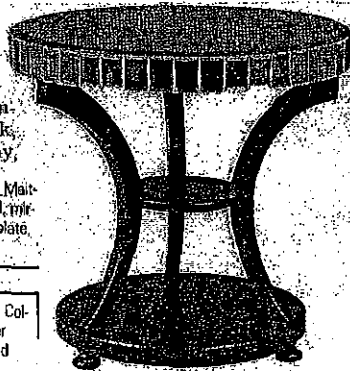

Mirrored Images

Popular from the 1920s to the 1940s, mirrored accent pieces are poised, once again, to add elegance and interest to today's homes.

At this year's spring High Point Market, the glitzy side of Hollywood glamour re-emerged quietly, yet noticeably, as a handful of manufacturers unveiled mirrored accent pieces—consols, bars, tables and armoires.

Dating back to the days of Louis XIV, mirrored furniture popular in Hollywood in the '30s, thanks, in part, to Syrie Maughan, wife of novelist Somerset Maughan, and an interior decorator who used mirrored screens in many of the high-end rooms she designed.

Key characteristics of today's collections—such as those by Julian Chloster and David Hudson Wright—include Art Deco-inspired shapes and lines, dark, high-gloss finishes, and shiny,

silver hardware and accents.

Consumers looking to add pizzazz to an Art Deco or contemporary style room can choose from a host of mirrored accent pieces paired with wood or metal. An accent table with a mirrored top complements the silver hardware typically found on contemporary and Art Deco inspired furniture. A mirrored console reflects the light of an accent lamp, adding sparkle to a room. And like a large wall mirror, a mirrored armoire can make any space look larger.

This contemporary accent table from Maitland-Smith Furniture features a round, mirrored top with inlaid, beveled mirror plate around the edge. CIRCLE 321

Ultimate Accents' mirrored Manhattan Collection includes a two-door wine server (shown), a hall console and a round end table. CIRCLE 320