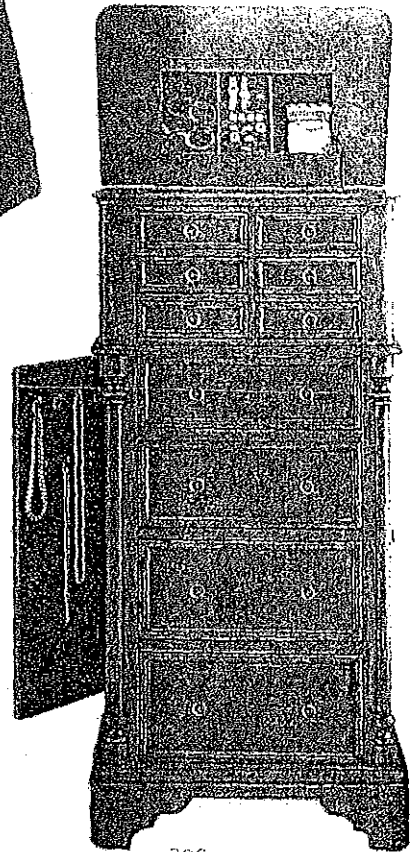

22D. Lingerie Chest 999.00 (95.00)

MIRRORED CHEST

Mix things up a little with this refined, three-drawer hardwood chest covered in mirrors. The metal framing has a silver and gold burnished finish. 42"W x 19"D x 34.5"T. Imported.*

22E. Mirrored Chest 1,279.00 (185.00)

* Allow 8-10 weeks. See page 23 for delivery information.

22D

22E

22C

page 22

TO ORDER ANYTIME 800-456-7060

20B