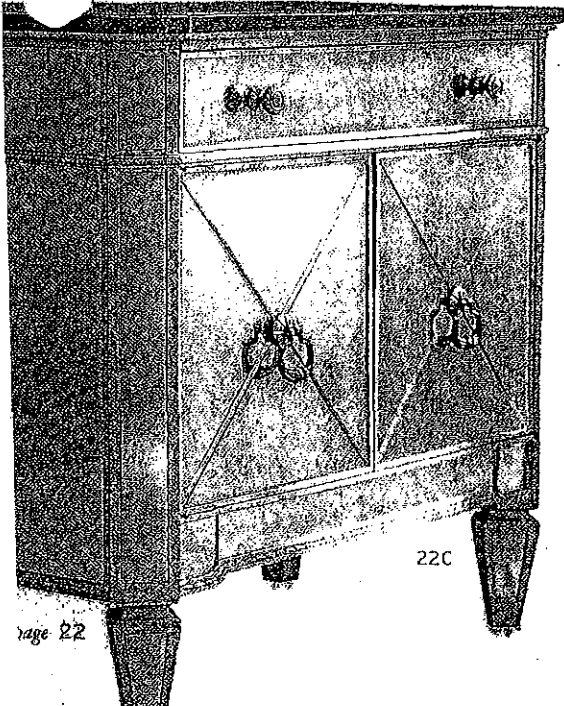

22D. Lingerie Chest 999.00 (95.00)

MIRRORED CHEST

Mix things up a little with this refined, three-drawer hardwood chest covered in mirrors. The metal framing has a silver and gold burnished finish. 42"W x 19"D x 34.5"T. Imported.*

22E. Mirrored Chest 1,279.00 (185.00)

* Allow 8-10 weeks. See page 23 for delivery information.

22D

22E

22C

page 22

TO ORDER ANYTIME 800-456-7060

20B

20C

"PRIVATE RETREAT" CHEST

The details you need to create a retreat you'll love. Eight-drawer mahogany chest with a warm mahogany finish is accented with intricate carvings and veneers. 22"W x 17"D x 57"T. Imported.

20A. "Private Retreat" Chest 1,549.00 (160.00)

MIRRORED CHEST

A reflection of your elegant taste. Hardwood chest with a silver and gold burnished finish on the frame has mirrored veneers and seven drawers with pretty metal knobs. 20"W x 15"D x 50"T. Imported.