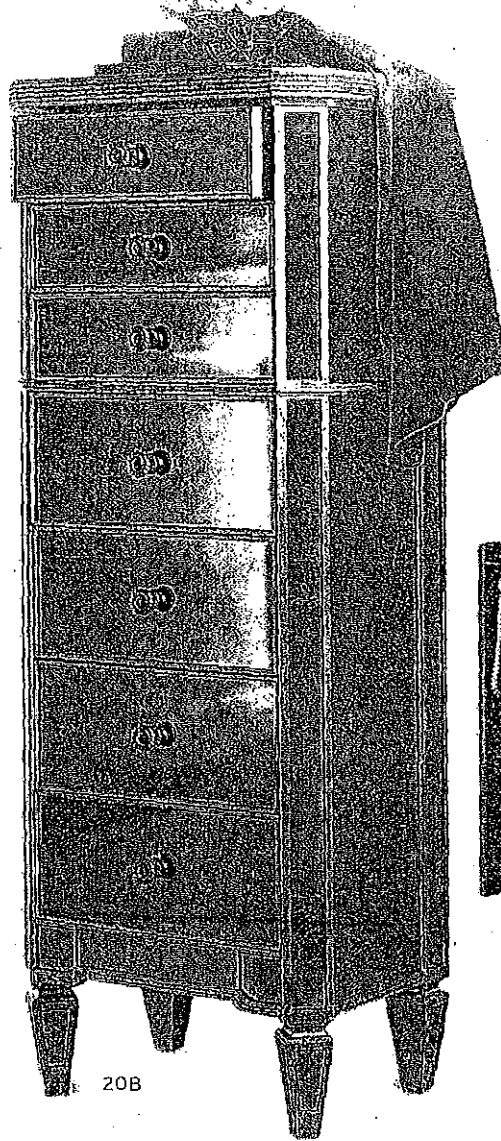

20B

"PRIVATE RETREAT" CHEST

The details you need to create a retreat you'll love. Eight-drawer mahogany chest with a warm mahogany finish is accented with intricate carvings and veneers. 22"W x 17"D x 57"T. Imported.

20A. "Private Retreat" Chest 1,549.00 (160.00)

MIRRORED CHEST

A reflection of your elegant taste. Hardwood chest with a silver and gold burnished finish on the frame has mirrored veneers and seven drawers with pretty metal knobs. 20"W x 15"D x 50"T. Imported.

20B. Mirrored Chest 999.00 (93.00)

"PROVENÇAL" CHEST

A hardwood chest with cherry veneers is adorned with jewel-like pulls. The sides open to reveal 18 jewelry hooks. Ten drawers cover the front; the lid opens to a small dressing mirror and jewelry organizer. 24"W x 18"D x 49"T. Imported.

20C. "Provençal" Chest 899.00 (155.00)