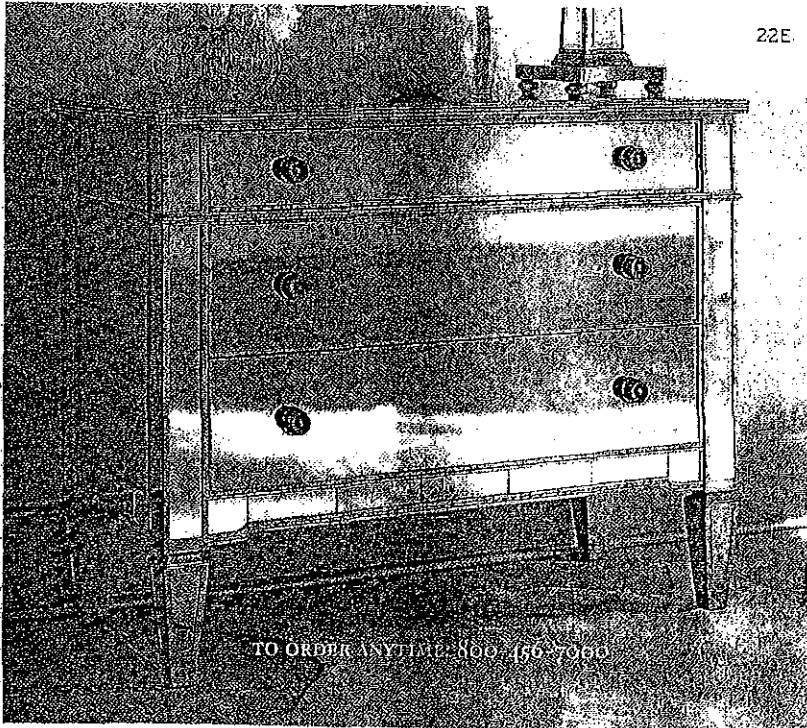

POSSIBILITIES FOR THE BEST reflection.

MIRRORED COCKTAIL TABLE

Asian hardwoods are finished in silver with gold accents and covered in mirrored veneer. Cocktail, 38"W x 38"D x 19"T. End table, 28"W x 24"D x 22"T. Imported.*

22A. Cocktail Table 759.00 (105.00)

22B. End Table 549.00 (105.00)

TWO-DOOR CHEST

An allover mirrored veneer and black marble top make this hardwood chest striking indeed. It has one drawer and two doors concealing an interior shelf. 30"W x 17"D x 29"T. Imported.*

22C. Chest 869.00 (99.00)

LINGERIE CHEST

A reflection of your elegant taste. Hardwood chest with silver/gold burnished finish on frame has mirrored veneers and seven drawers with pretty metal knobs. 20"W x 15"D x 50"T. Imported.*

22D. Lingerie Chest 999.00 (95.00)

MIRRORED CHEST

Mix things up a little with this refined, three-drawer hardwood chest covered in mirrors. The metal framing has a silver and gold burnished finish. 42"W x 19"D x 34.5"T. Imported.*

22E. Mirrored Chest 1,279.00 (185.00)

* Allow 8-10 weeks. See page 23 for delivery information.

22D

22E

22C

page 22

TO ORDER ANYTIME 800-456-7060