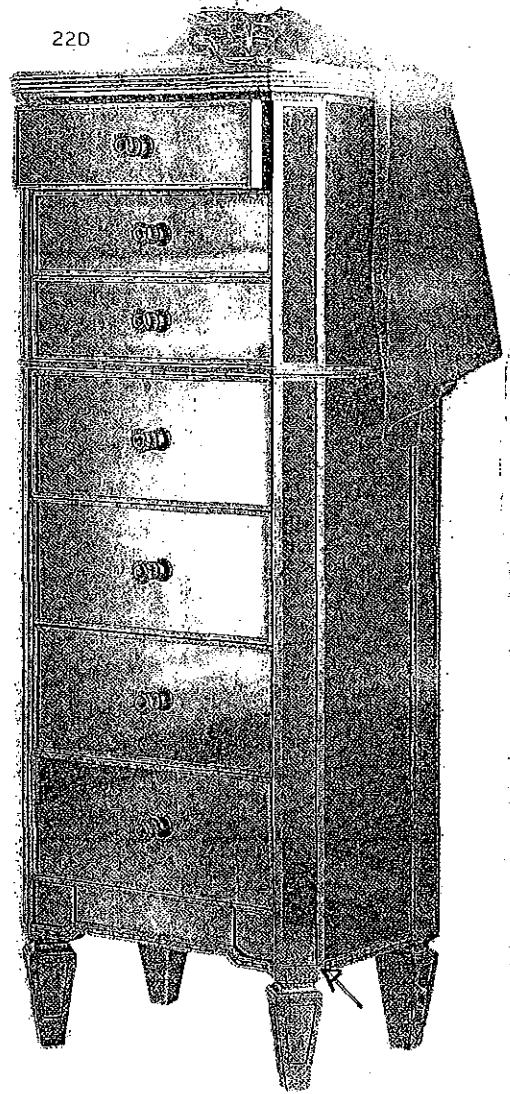

POSSIBILITIES FOR THE BEST reflection.

MIRRORED COCKTAIL TABLE

Asian hardwoods are finished in silver with gold accents and covered in mirrored veneer. Cocktail, 38"W x 38"D x 19"T. End table, 28"W x 24"D x 22"T. Imported.*

22A. Cocktail Table 759.00 (105.00)

22B. End Table 549.00 (105.00)

TWO-DOOR CHEST

An allover mirrored veneer and black marble top make this hardwood chest striking indeed. It has one drawer and two doors concealing an interior shelf. 30"W x 17"D x 29"T. Imported.*

22C. Chest 869.00 (99.00)

LINGERIE CHEST

A reflection of your elegant taste. Hardwood chest with silver/gold burnished finish on frame has mirrored veneers and seven drawers with pretty metal knobs. 20"W x 15"D x 50"T. Imported.*

22D. Lingerie Chest 999.00 (95.00)

MIRRORED CHEST

Mix things up a little with this refined, three-drawer hardwood chest covered in mirrors. The metal framing has a silver and gold burnished finish. 42"W x 19"D x 34.5"T. Imported.*

22E. Mirrored Chest 1,279.00 (185.00)

* Allow 8-10 weeks. See page 23 for delivery information.

22D