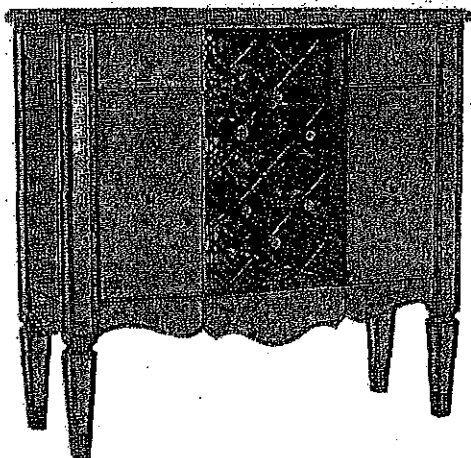

Made in India, Karyssa accent table from Bailey Street Trading Co. has a mirrored top and a brass frame. CIRCLE 322