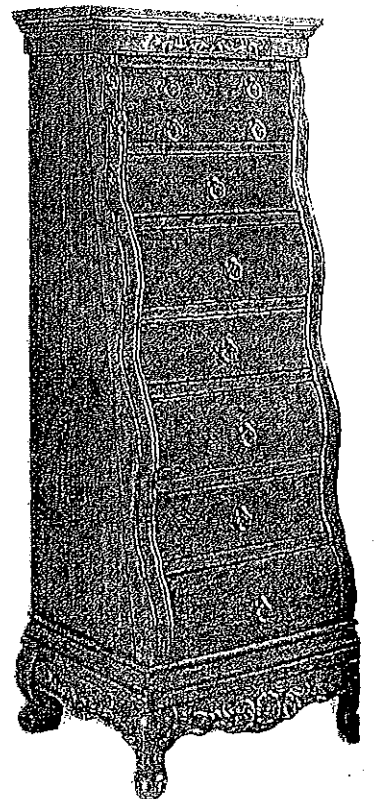

"PRIVATE RETREAT" CHEST

The details you need to create a retreat you'll love. Eight-drawer mahogany chest with a warm mahogany finish is accented with intricate carvings and veneers. 22"W x 17"D x 57"T. Imported.

20A. "Private Retreat" Chest 1,549.00 (160.00)

MIRRORED CHEST

A reflection of your elegant taste. Hardwood chest with a silver and gold burnished finish on the frame has mirrored veneers and seven drawers with pretty metal knobs. 20"W x 15"D x 50"T. Imported.

20B. Mirrored Chest 999.00 (93.00)

"PROVENÇAL" CHEST

A hardwood chest with cherry veneers is adorned with jewel-like pulls. The sides open to reveal 18 jewelry hooks. Ten drawers cover the front; the lid opens to a small dressing mirror and jewelry organizer. 24"W x 18"D x 49"T. Imported.

20C. "Provençal" Chest 899.00 (155.00)

20D